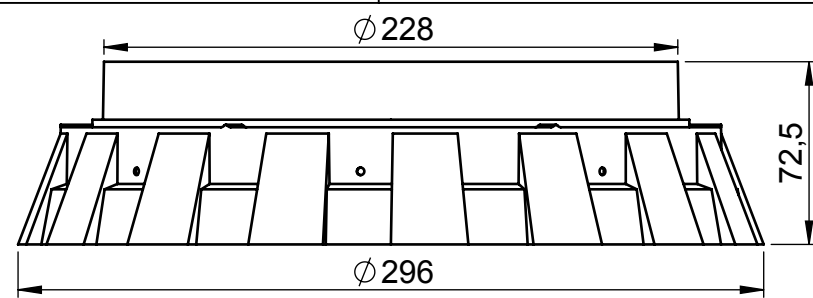

DOMES

COLLAR

FLASHING PLATE FOR FLAT ROOF

FLASHING PLATE FOR PITCHED ROOF

TUBE 625mm

ADJUSTABLE ELBOW 45°

DIFFUSER

LIGHTWAY CRYSTAL 300HP
lightway[®]
 crystal tubular skylights