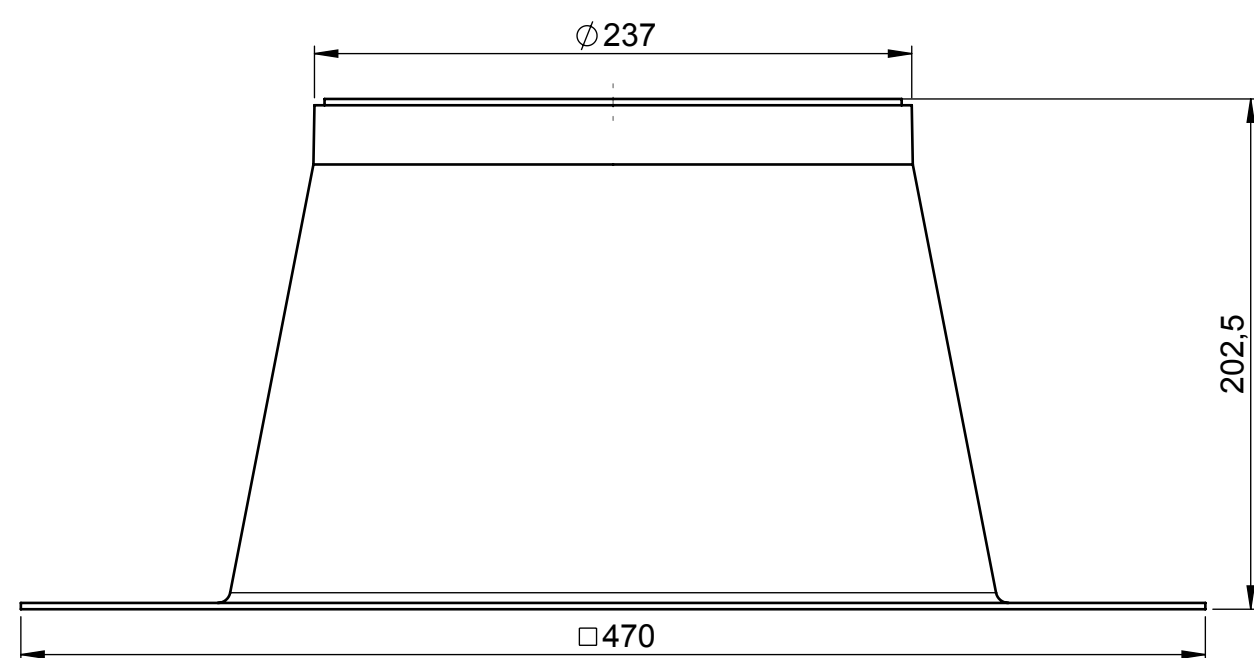

DOMES

COLLAR

FLASHING PLATE FOR FLAT ROOF

FLASHING PLATE FOR PITCHED ROOF

TUBE 625mm

ADJUSTABLE ELBOW 45°

DIFFUSER

LIGHTWAY CRYSTAL 300HP
lightway[®]
 crystal tubular skylights