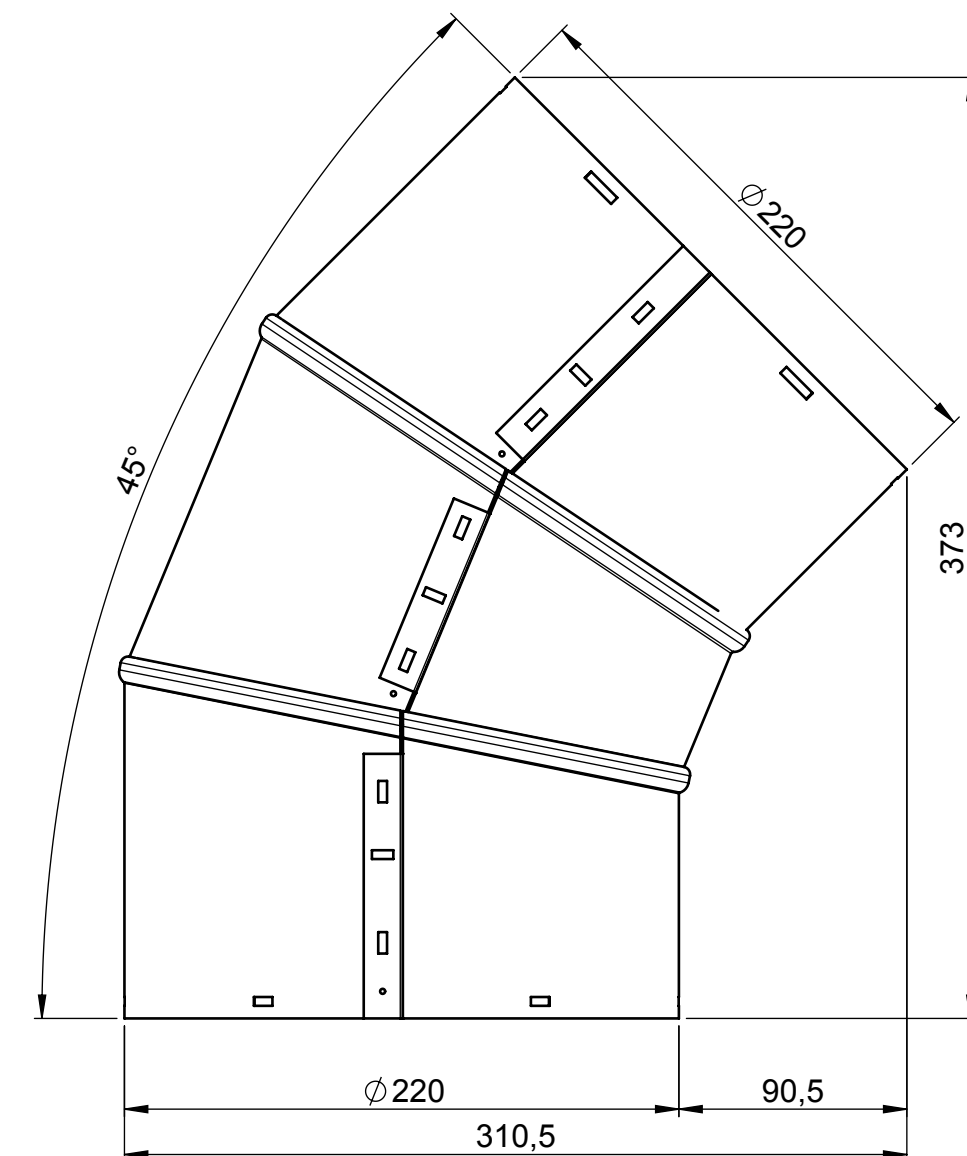

DOMES

COLLAR

FLASHING PLATE FOR FLAT ROOF

FLASHING PLATE FOR PITCHED ROOF

TUBE 625mm

ADJUSTABLE ELBOW 45°

DIFFUSER

LIGHTWAY CRYSTAL 300HP
lightway[®]
 crystal tubular skylights