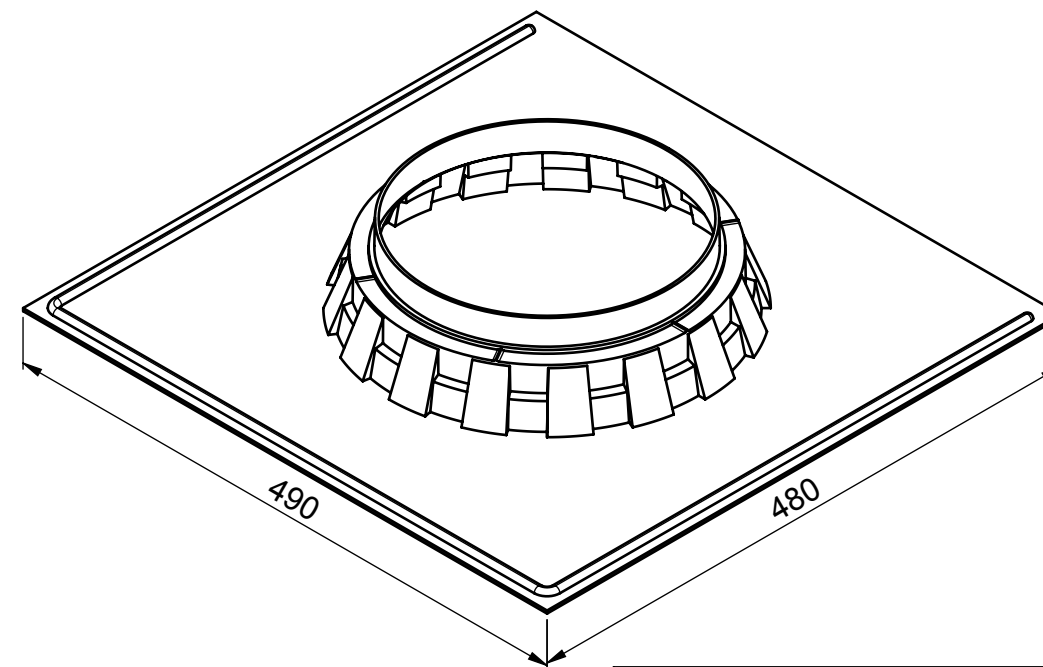

DOMES

COLLAR

FLASHING PLATE FOR FLAT ROOF

FLASHING PLATE FOR PITCHED ROOF

TUBE 625mm

ADJUSTABLE ELBOW 45°

DIFFUSER

LIGHTWAY CRYSTAL 300HP
lightway[®]
 crystal tubular skylights