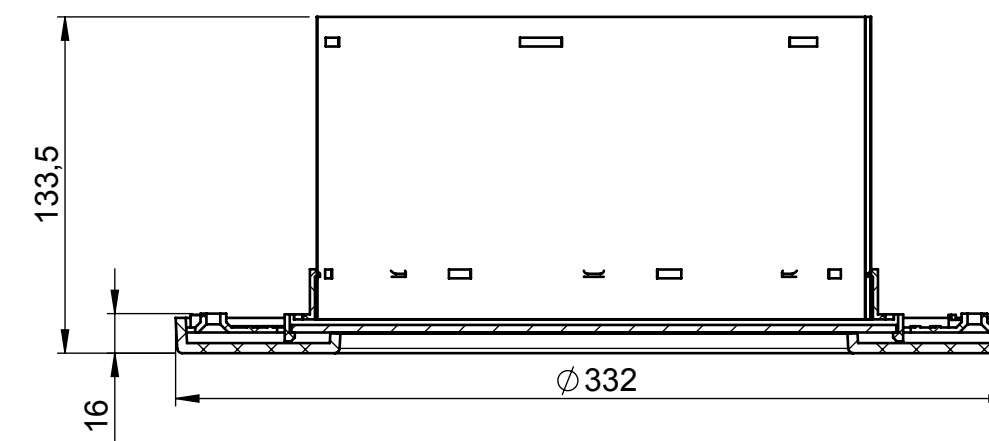

DOMES

COLLAR

FLASHING PLATE FOR FLAT ROOF

FLASHING PLATE FOR PITCHED ROOF

TUBE 625mm

ADJUSTABLE ELBOW 45°

DIFFUSER

LIGHTWAY CRYSTAL 300HP
lightway[®]
 crystal tubular skylights