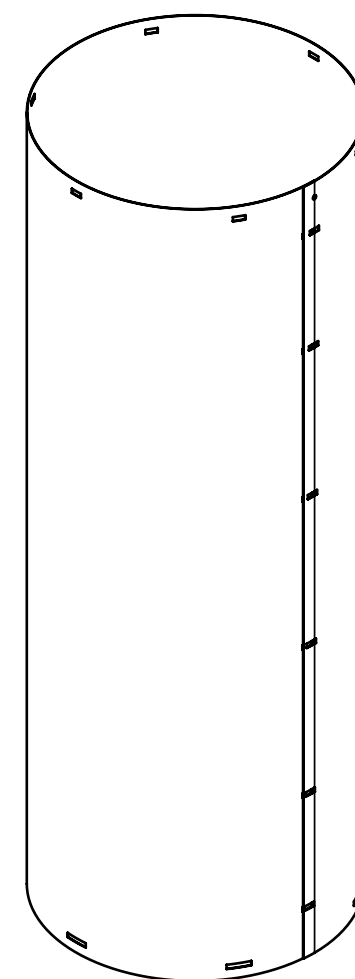

DOMES

COLLAR

FLASHING PLATE FOR FLAT ROOF

FLASHING PLATE FOR PITCHED ROOF

TUBE 625mm

ADJUSTABLE ELBOW 45°

DIFFUSER

LIGHTWAY CRYSTAL 300HP
lightway[®]
 crystal tubular skylights