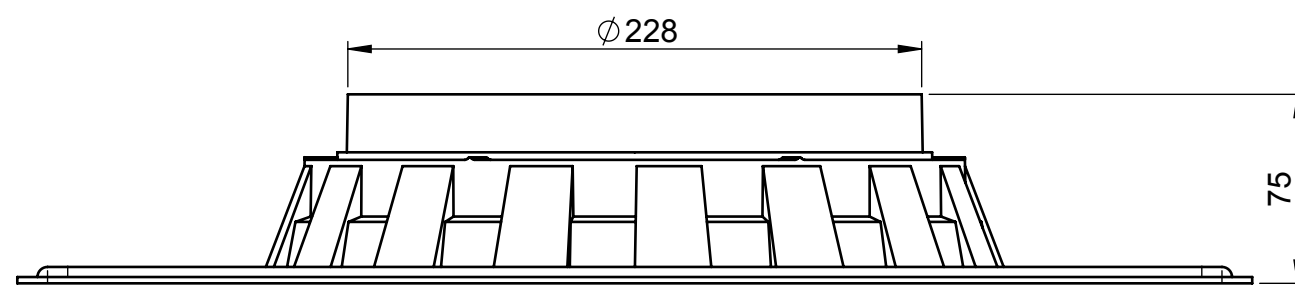

DOMES

COLLAR

FLASHING PLATE FOR FLAT ROOF

FLASHING PLATE FOR PITCHED ROOF

TUBE 625mm

ADJUSTABLE ELBOW 45°

DIFFUSER

LIGHTWAY CRYSTAL 300HP
lightway[®]
 crystal tubular skylights