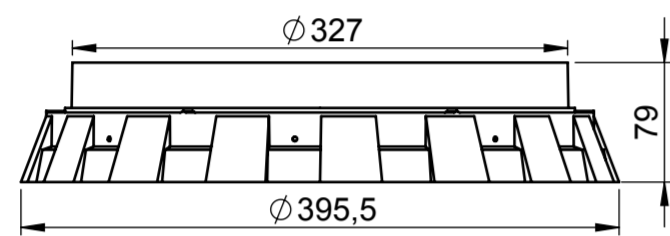

DOMES

COLLAR

FLASHING PLATE FOR FLAT ROOF

FLASHING PLATE FOR PITCHED ROOF

TUBE 625mm

ADJUSTABLE ELBOW 45°

DIFFUSER

LIGHTWAY CRYSTAL HP400