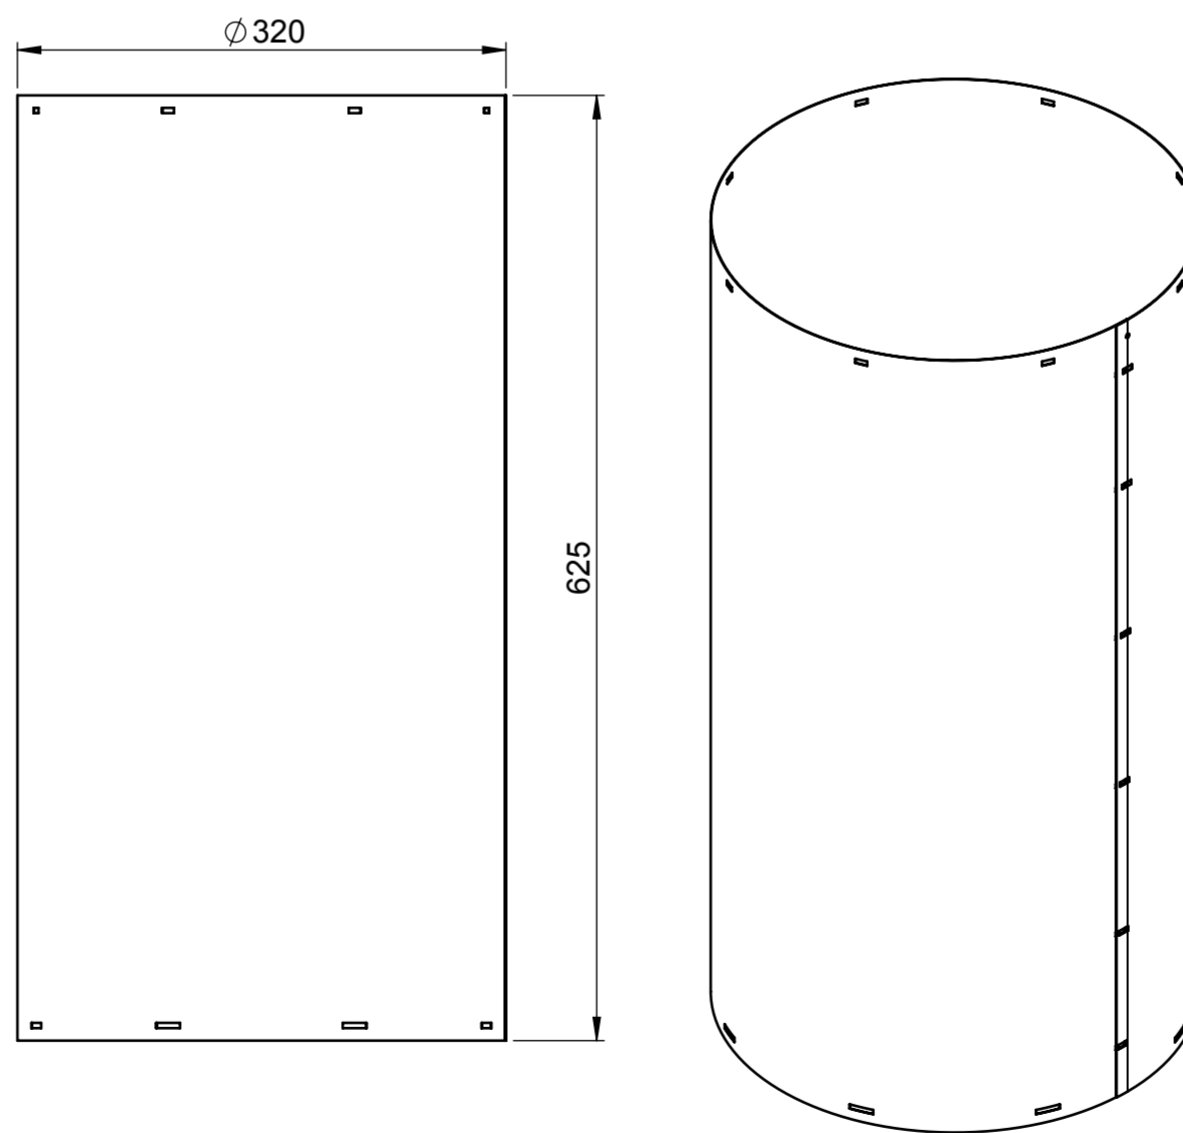

DOMES

COLLAR

FLASHING PLATE FOR FLAT ROOF

FLASHING PLATE FOR PITCHED ROOF

TUBE 625mm

ADJUSTABLE ELBOW 45°

DIFFUSER

LIGHTWAY CRYSTAL HP400

lightway[®]
crystal tubular skylights

NO: PP-0003-EN

VERSION: 3/2011