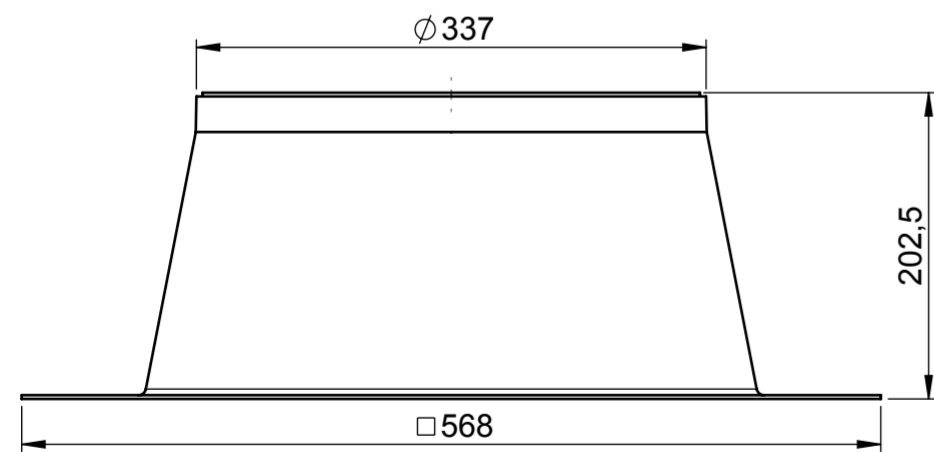

DOMES

COLLAR

FLASHING PLATE FOR FLAT ROOF

FLASHING PLATE FOR PITCHED ROOF

TUBE 625mm

ADJUSTABLE ELBOW 45°

DIFFUSER

LIGHTWAY CRYSTAL HP400