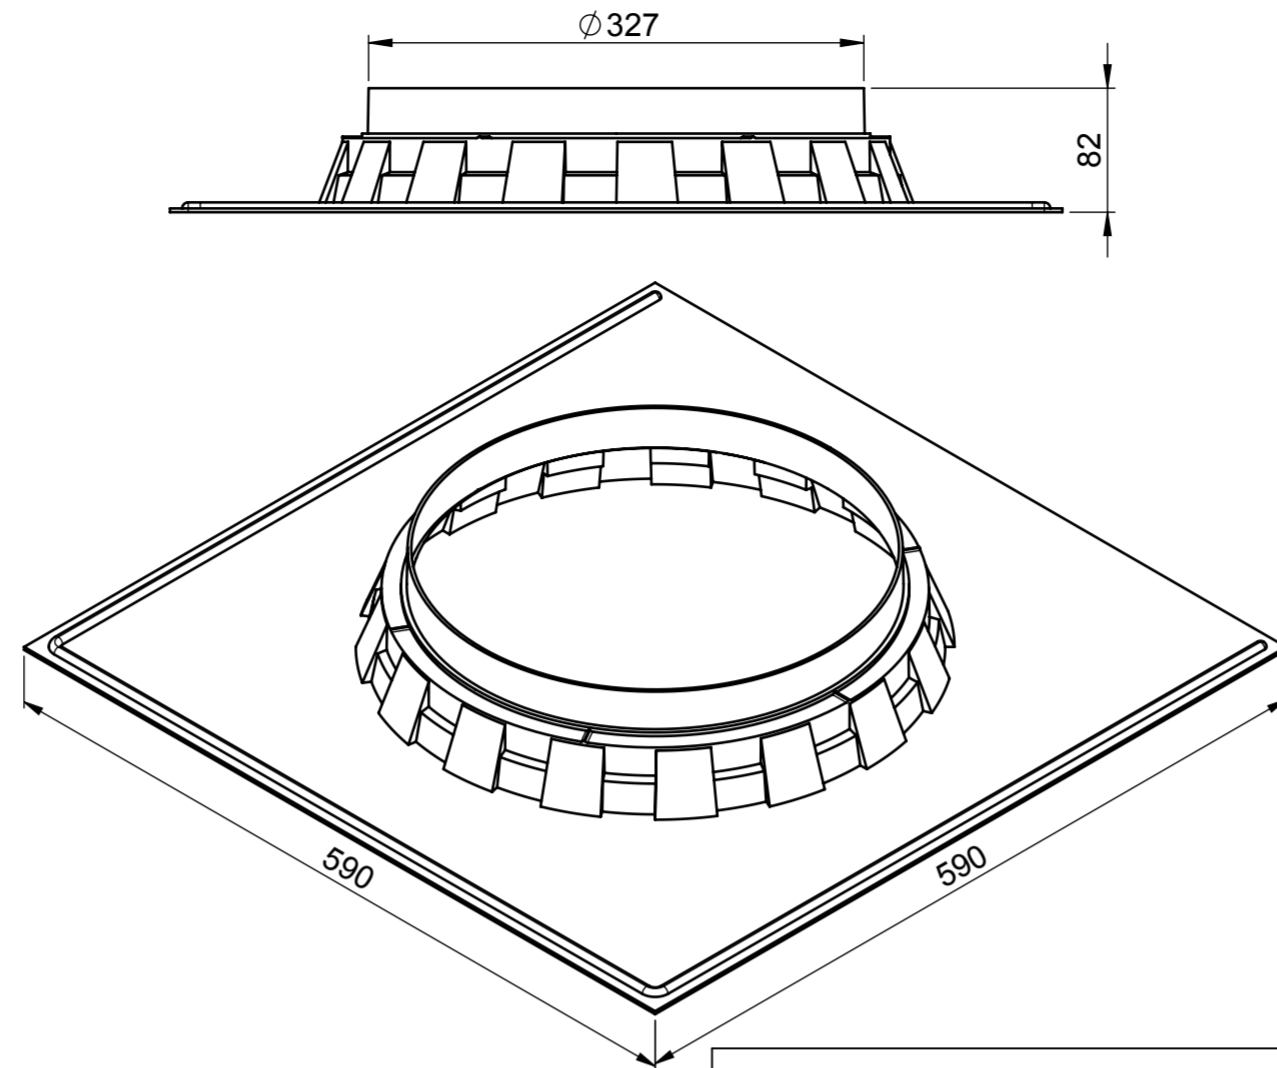

DOMES

COLLAR

FLASHING PLATE FOR FLAT ROOF

FLASHING PLATE FOR PITCHED ROOF

TUBE 625mm

ADJUSTABLE ELBOW 45°

DIFFUSER

LIGHTWAY CRYSTAL HP400

lightway[®]
crystal tubular skylights

NO: PP-0003-EN

VERSION: 3/2011