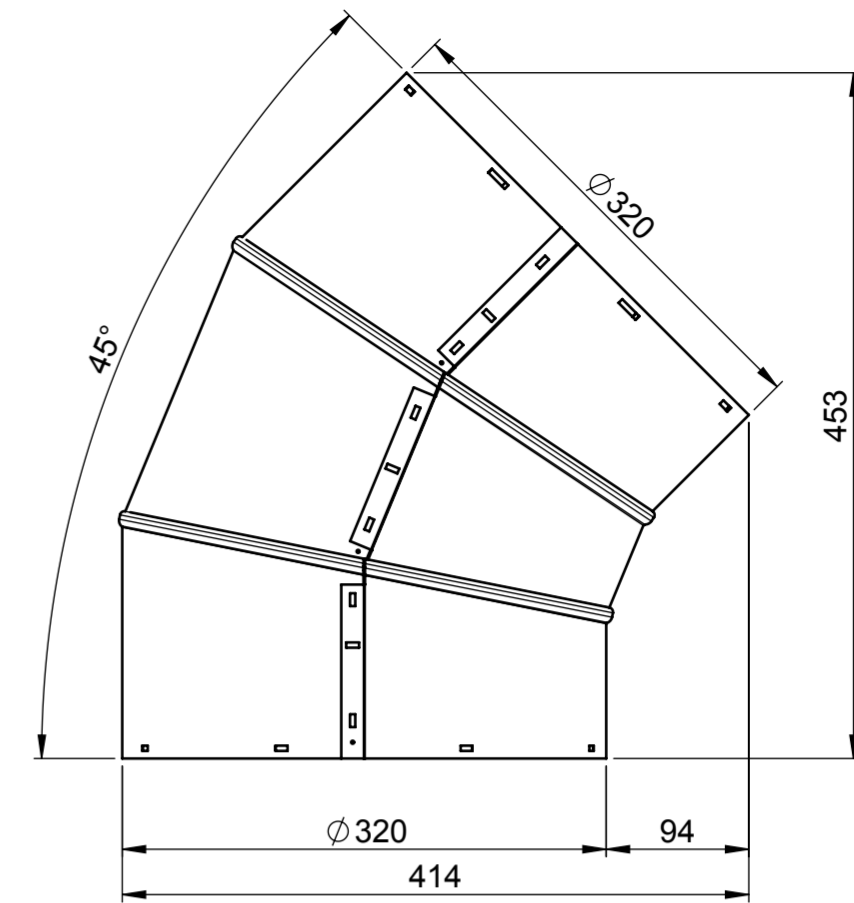

DOMES

COLLAR

FLASHING PLATE FOR FLAT ROOF

FLASHING PLATE FOR PITCHED ROOF

TUBE 625mm

ADJUSTABLE ELBOW 45°

DIFFUSER

LIGHTWAY CRYSTAL HP400

lightway[®]
crystal tubular skylights

NO: PP-0003-EN

VERSION: 3/2011