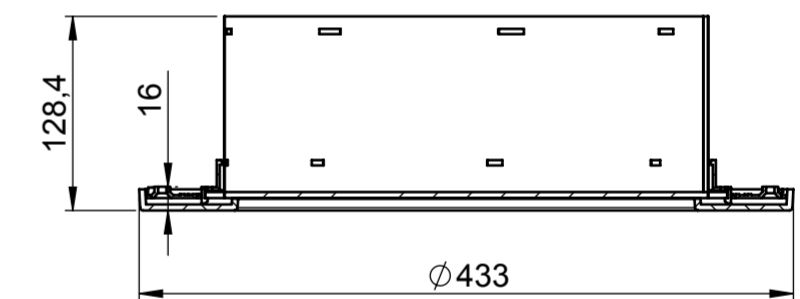

DOMES

COLLAR

FLASHING PLATE FOR FLAT ROOF

FLASHING PLATE FOR PITCHED ROOF

TUBE 625mm

ADJUSTABLE ELBOW 45°

DIFFUSER

LIGHTWAY CRYSTAL HP400