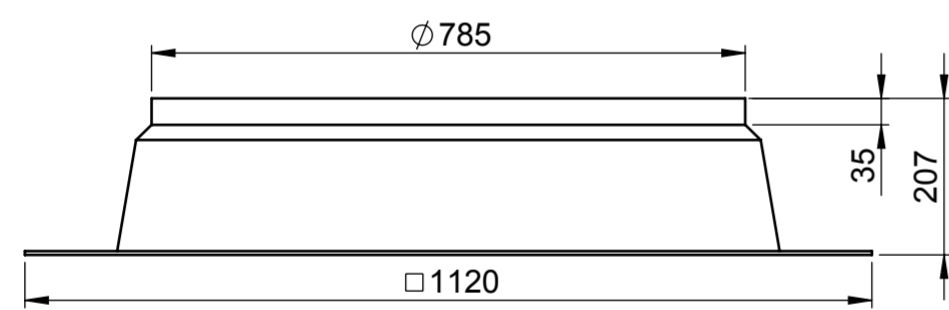

DOME

FLASHING PLATE FOR PITCHED ROOF

TUBE 625mm

COLLAR

DIFFUSER - STANDARD

TUBE 415mm

FLASHING PLATE FOR FLAT ROOFS

FLASHING PLATE FOR FLAT ROOFS

ADJUSTABLE ELBOW 90°

ADJUSTABLE ELBOW 30°

DIFFUSER - INSTANT

ADJUSTABLE ELBOW 45°

LIGHTWAY SILVER 800

NO: PP-0005-EN
VERSION: 2/2011