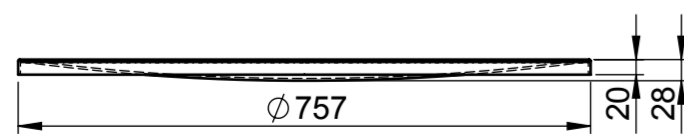

DOME

FLASHING PLATE FOR PITCHED ROOF

TUBE 625mm

COLLAR

DIFFUSER - STANDARD

TUBE 415mm

FLASHING PLATE FOR FLAT ROOFS

FLASHING PLATE FOR FLAT ROOFS

ADJUSTABLE ELBOW 90°

ADJUSTABLE ELBOW 30°

DIFFUSER - INSTANT

ADJUSTABLE ELBOW 45°

LIGHTWAY SILVER 800

NO: PP-0005-EN
VERSION: 2/2011