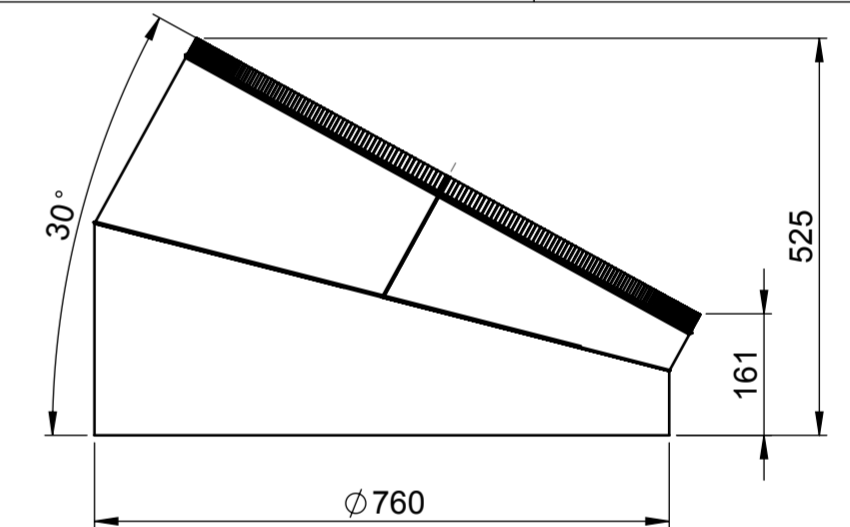

DOME

FLASHING PLATE FOR PITCHED ROOF

TUBE 625mm

COLLAR

DIFFUSER - STANDARD

TUBE 415mm

FLASHING PLATE FOR FLAT ROOFS

FLASHING PLATE FOR FLAT ROOFS

ADJUSTABLE ELBOW 90°

ADJUSTABLE ELBOW 30°

DIFFUSER - INSTANT

ADJUSTABLE ELBOW 45°

LIGHTWAY SILVER 800

NO: PP-0005-EN
VERSION: 2/2011