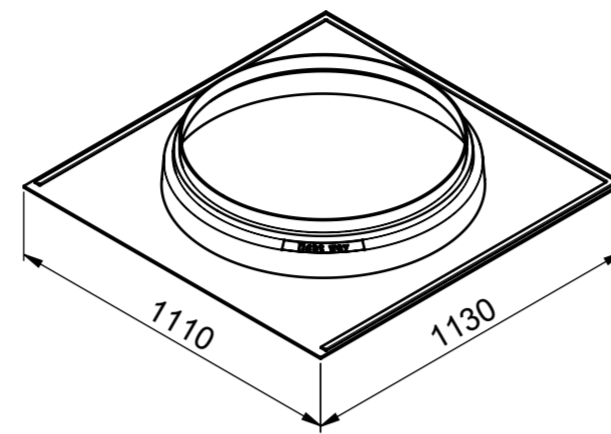

DOME

FLASHING PLATE FOR PITCHED ROOF

TUBE 625mm

COLLAR

DIFFUSER - STANDARD

TUBE 415mm

FLASHING PLATE FOR FLAT ROOFS

FLASHING PLATE FOR FLAT ROOFS

ADJUSTABLE ELBOW 90°

ADJUSTABLE ELBOW 30°

DIFFUSER - INSTANT

ADJUSTABLE ELBOW 45°

LIGHTWAY SILVER 800

NO: PP-0005-EN
VERSION: 2/2011