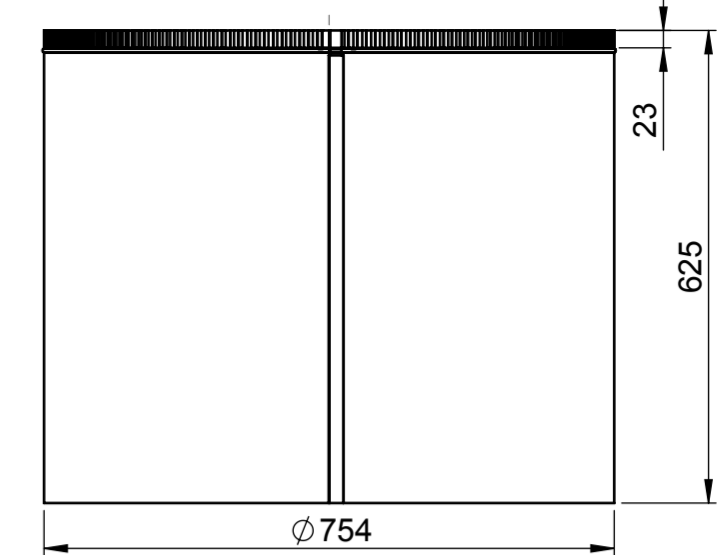

DOME

FLASHING PLATE FOR PITCHED ROOF

TUBE 625mm

COLLAR

DIFFUSER - STANDARD

TUBE 415mm

FLASHING PLATE FOR FLAT ROOFS

FLASHING PLATE FOR FLAT ROOFS

ADJUSTABLE ELBOW 90°

ADJUSTABLE ELBOW 30°

DIFFUSER - INSTANT

ADJUSTABLE ELBOW 45°

LIGHTWAY SILVER 800

NO: PP-0005-EN
VERSION: 2/2011