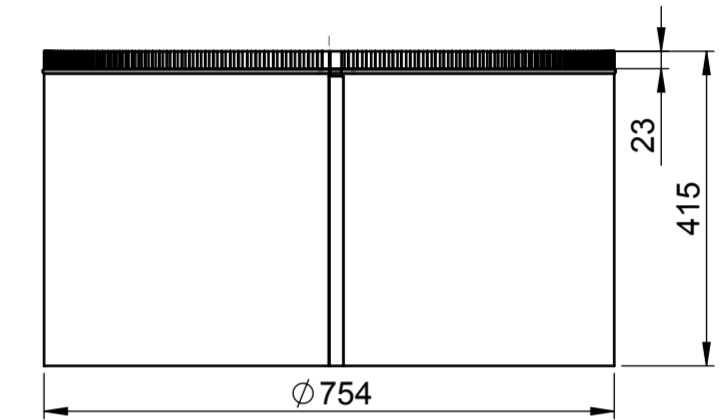

DOME

FLASHING PLATE FOR PITCHED ROOF

TUBE 625mm

COLLAR

DIFFUSER - STANDARD

TUBE 415mm

FLASHING PLATE FOR FLAT ROOFS

FLASHING PLATE FOR FLAT ROOFS

ADJUSTABLE ELBOW 90°

ADJUSTABLE ELBOW 30°

DIFFUSER - INSTANT

ADJUSTABLE ELBOW 45°

LIGHTWAY SILVER 800

NO: PP-0005-EN
VERSION: 2/2011