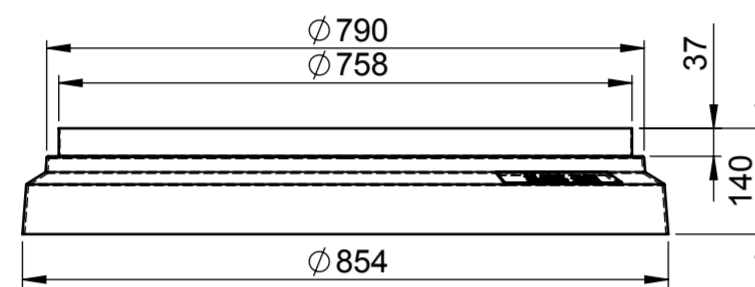

DOME

FLASHING PLATE FOR PITCHED ROOF

TUBE 625mm

COLLAR

DIFFUSER - STANDARD

TUBE 415mm

FLASHING PLATE FOR FLAT ROOFS

FLASHING PLATE FOR FLAT ROOFS

ADJUSTABLE ELBOW 90°

ADJUSTABLE ELBOW 30°

DIFFUSER - INSTANT

ADJUSTABLE ELBOW 45°

LIGHTWAY SILVER 800

NO: PP-0005-EN
VERSION: 2/2011