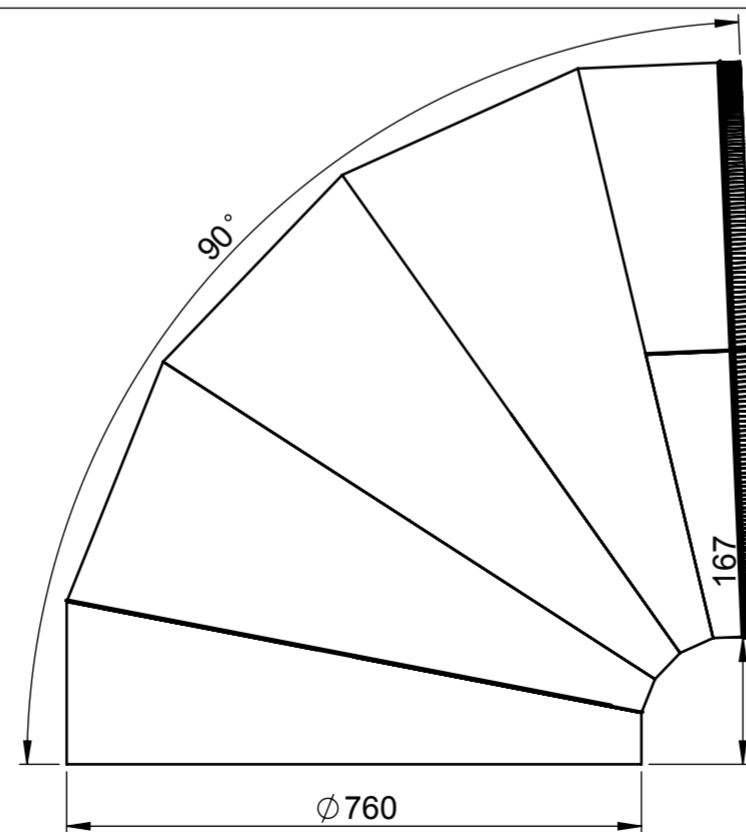

DOME

FLASHING PLATE FOR PITCHED ROOF

TUBE 625mm

COLLAR

DIFFUSER - STANDARD

TUBE 415mm

FLASHING PLATE FOR FLAT ROOFS

FLASHING PLATE FOR FLAT ROOFS

ADJUSTABLE ELBOW 90°

ADJUSTABLE ELBOW 30°

DIFFUSER - INSTANT

ADJUSTABLE ELBOW 45°

LIGHTWAY SILVER 800

NO: PP-0005-EN
VERSION: 2/2011