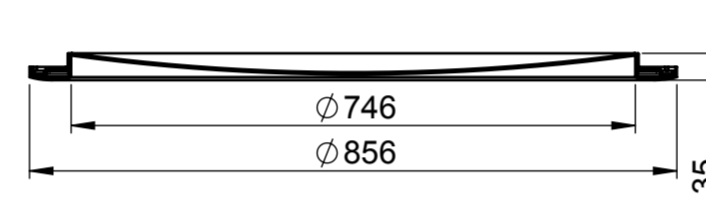

DOME

FLASHING PLATE FOR PITCHED ROOF

TUBE 625mm

COLLAR

DIFFUSER - STANDARD

TUBE 415mm

FLASHING PLATE FOR FLAT ROOFS

FLASHING PLATE FOR FLAT ROOFS

ADJUSTABLE ELBOW 90°

ADJUSTABLE ELBOW 30°

DIFFUSER - INSTANT

ADJUSTABLE ELBOW 45°

LIGHTWAY SILVER 800

NO: PP-0005-EN
VERSION: 2/2011