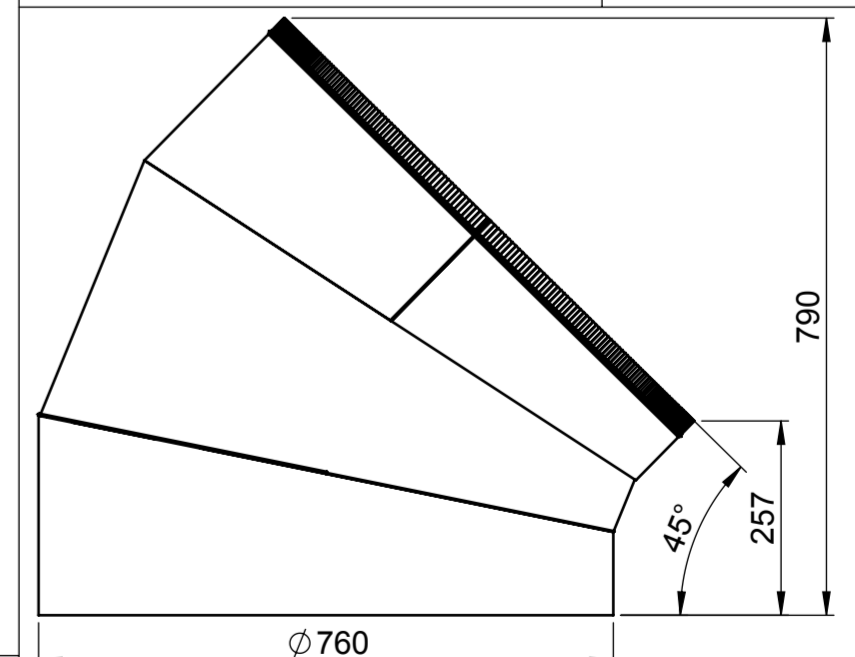

DOME

FLASHING PLATE FOR PITCHED ROOF

TUBE 625mm

COLLAR

DIFFUSER - STANDARD

TUBE 415mm

FLASHING PLATE FOR FLAT ROOFS

FLASHING PLATE FOR FLAT ROOFS

ADJUSTABLE ELBOW 90°

ADJUSTABLE ELBOW 30°

DIFFUSER - INSTANT

ADJUSTABLE ELBOW 45°

LIGHTWAY SILVER 800

NO: PP-0005-EN
VERSION: 2/2011