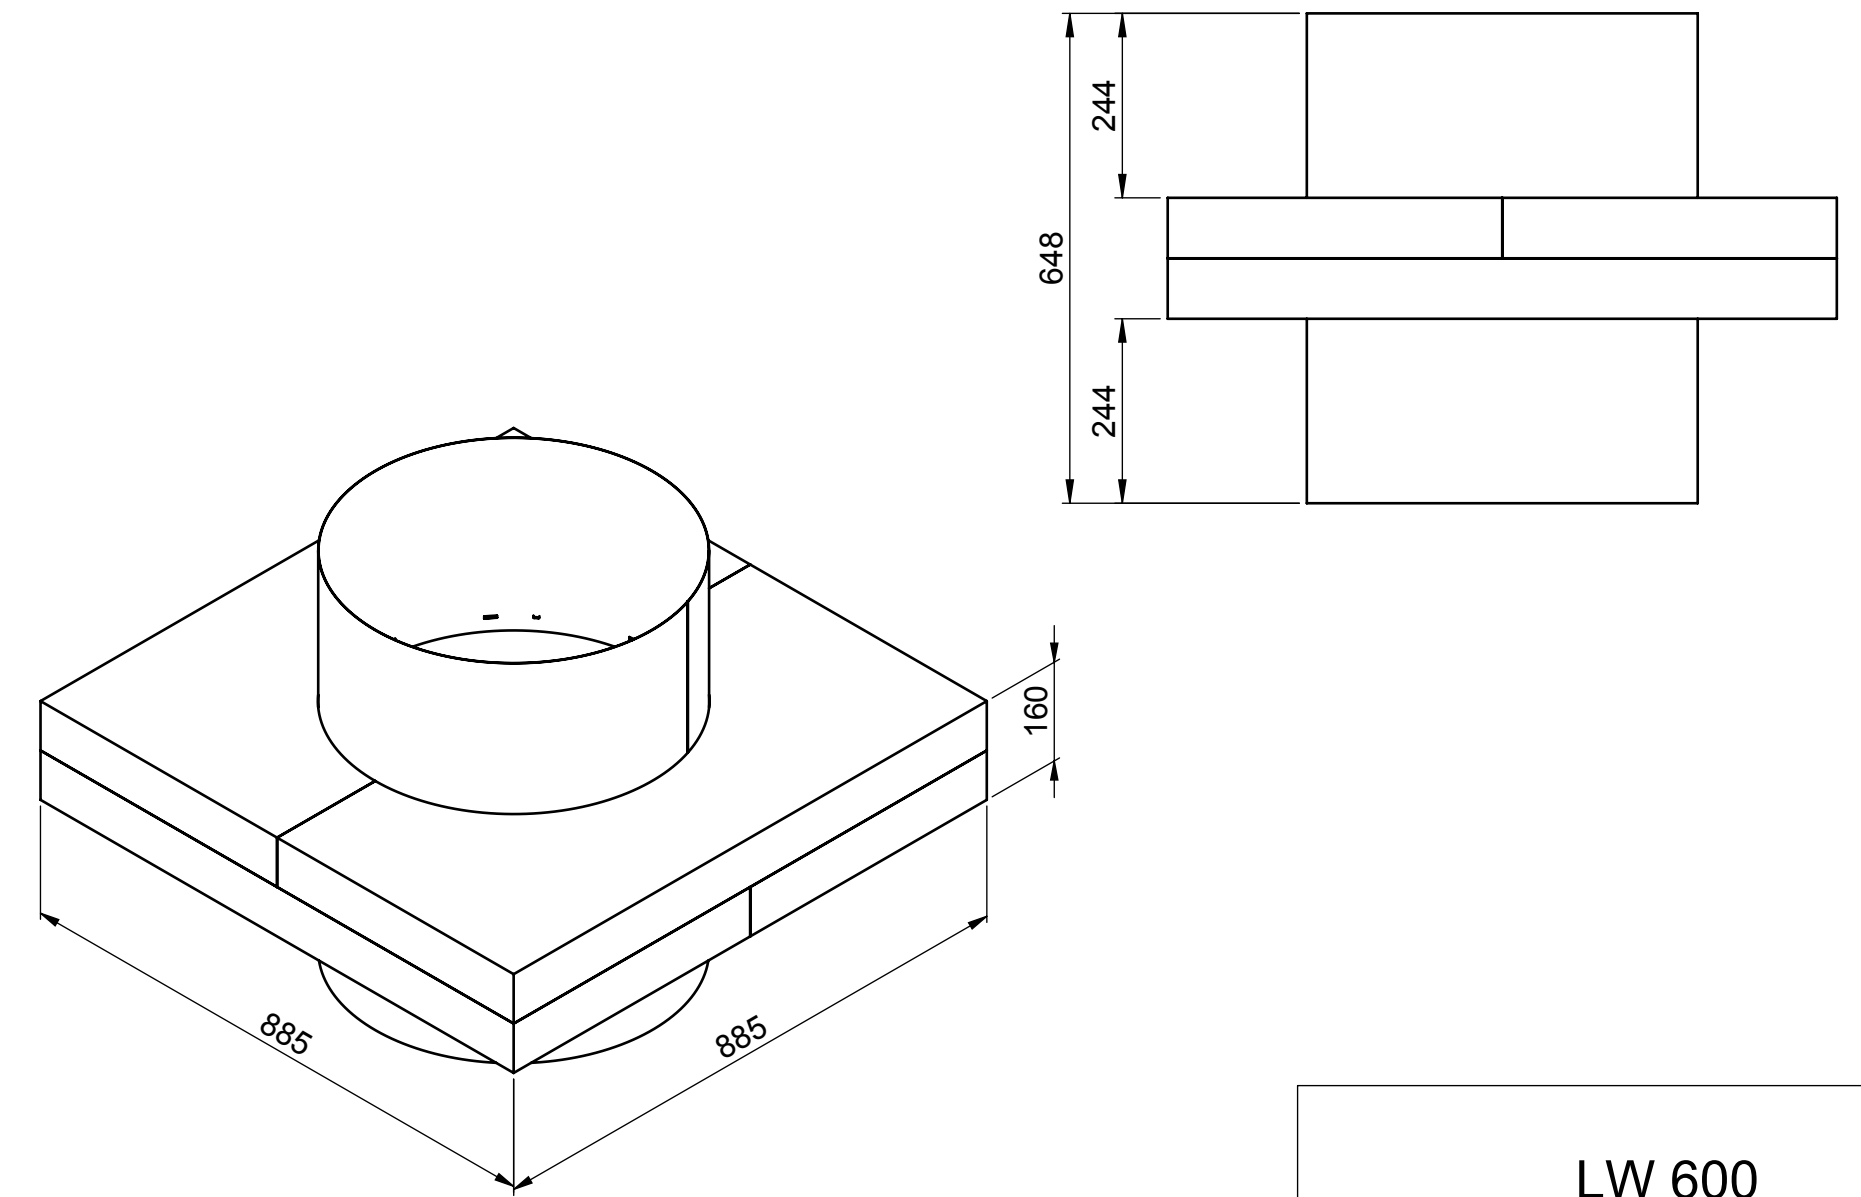

HP 300

LW 600

HP 400

LW 800

ISOLATION ELEMENT BLUE PERFORMANCE

NO: PP-0006-EN

VERSION: 1/2011