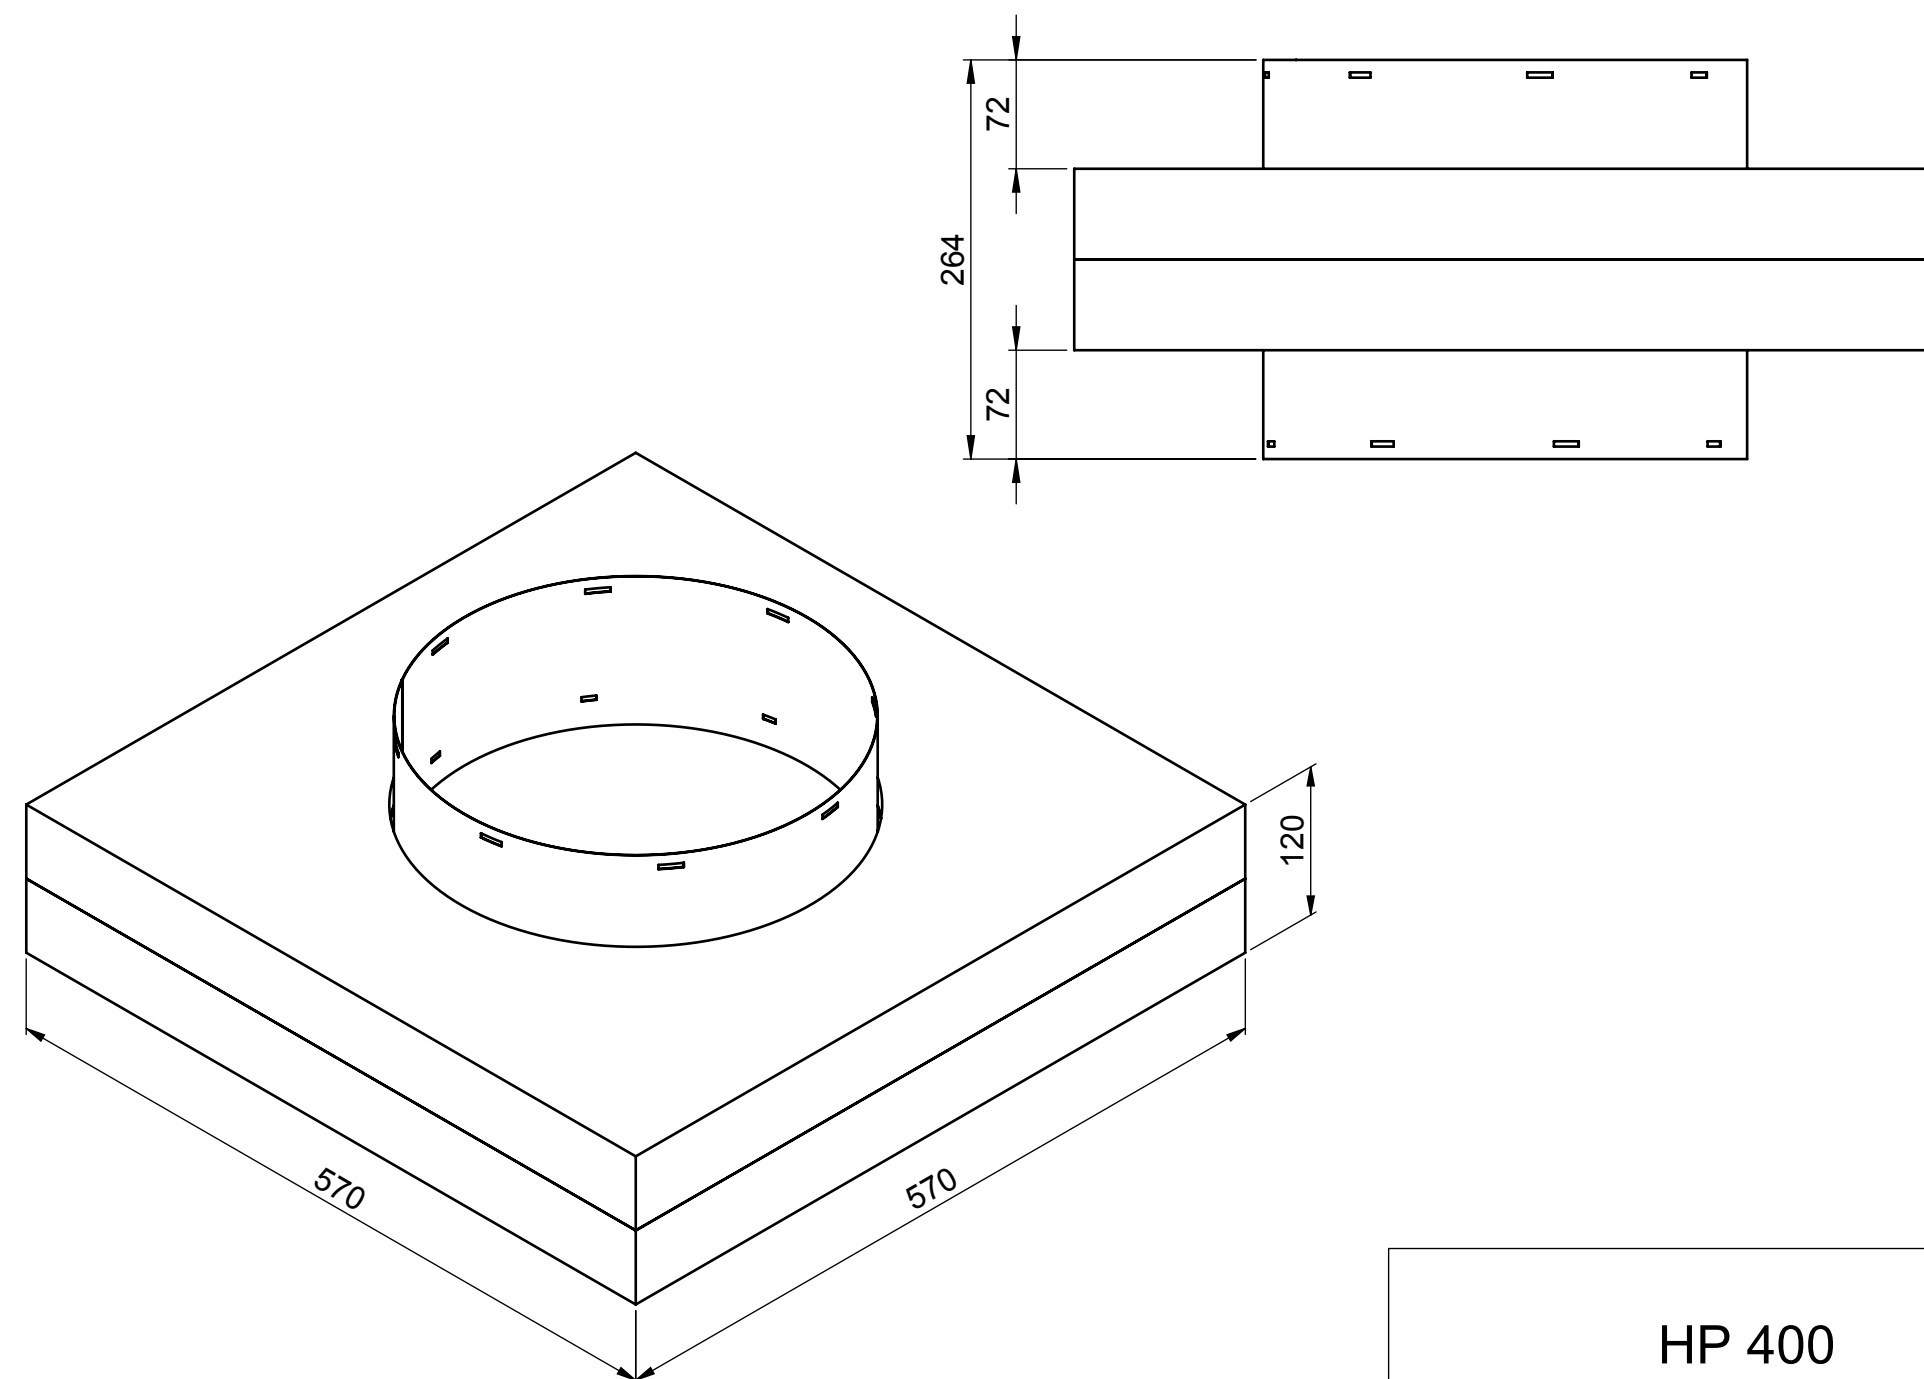

HP 300

LW 600

HP 400

LW 800

ISOLATION ELEMENT BLUE PERFORMANCE

NO: PP-0006-EN

VERSION: 1/2011