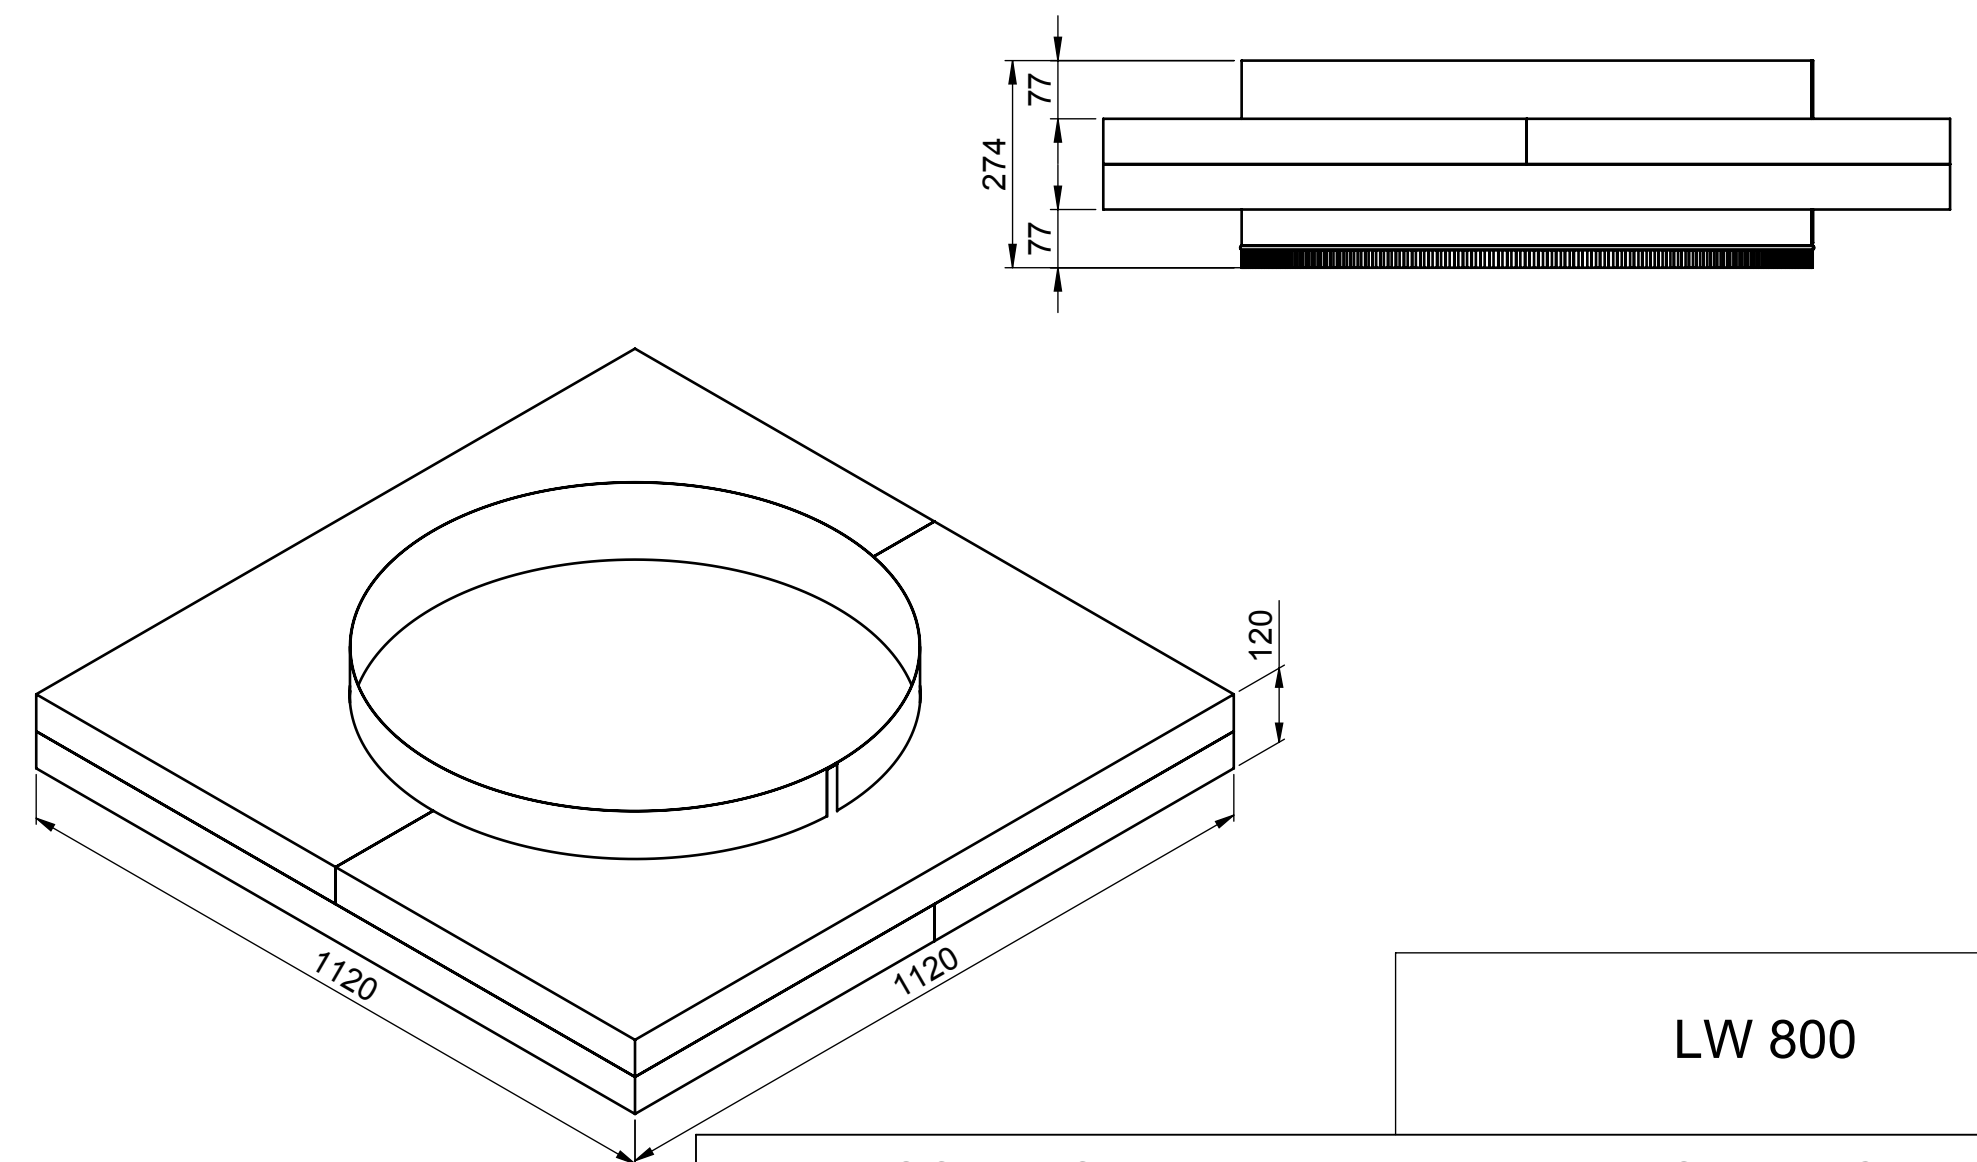

HP 300

LW 600

HP 400

LW 800

ISOLATION ELEMENT BLUE PERFORMANCE

NO: PP-0006-EN

VERSION: 1/2011